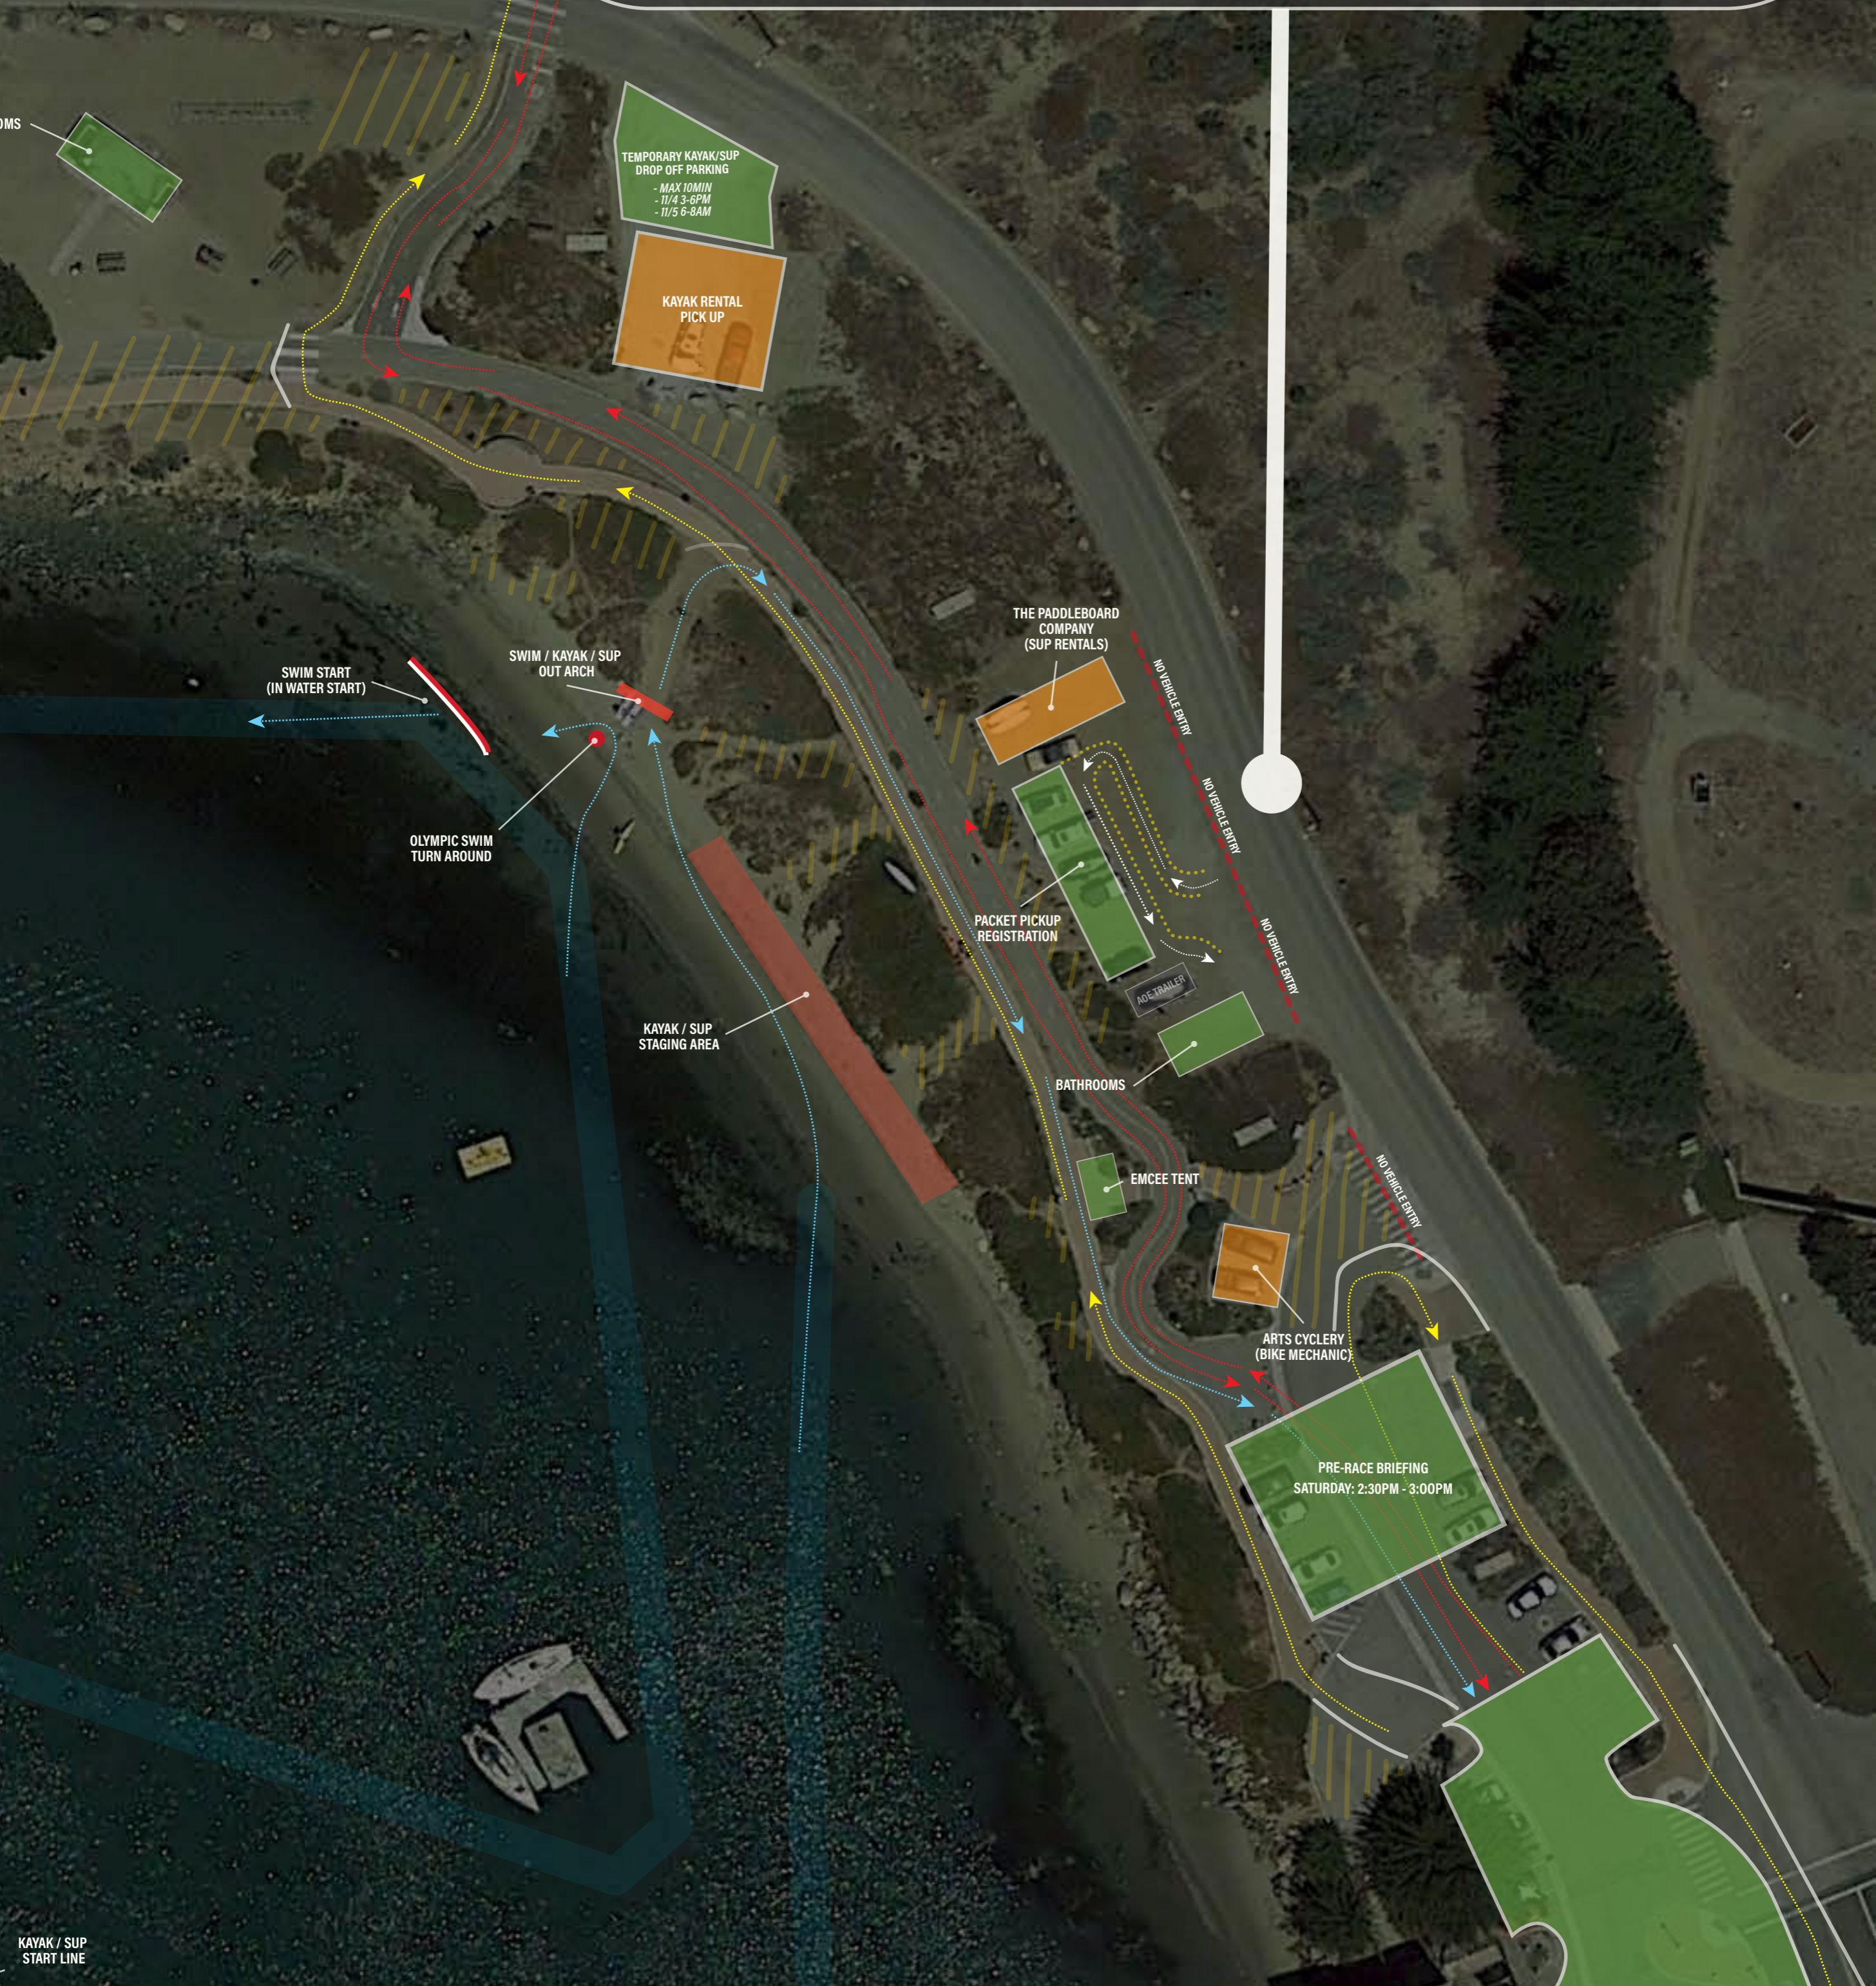

PACKET PICKUP + REGISTRATION

SATURDAY : 3 - 6PM
SUNDAY : 6 - 8AM

PRE-RACE BRIEFING
SATURDAY : 2:30PM - 3PM

TRANSITION AREA

SUNDAY : TA AREA OPEN HOURS BEFORE RACE = 6AM - 7:45AM

**NO BIKE DROP OFF ON SATURDAY

*SEE TRANSITION AREA MAP ON MORROBAYTRI.COM